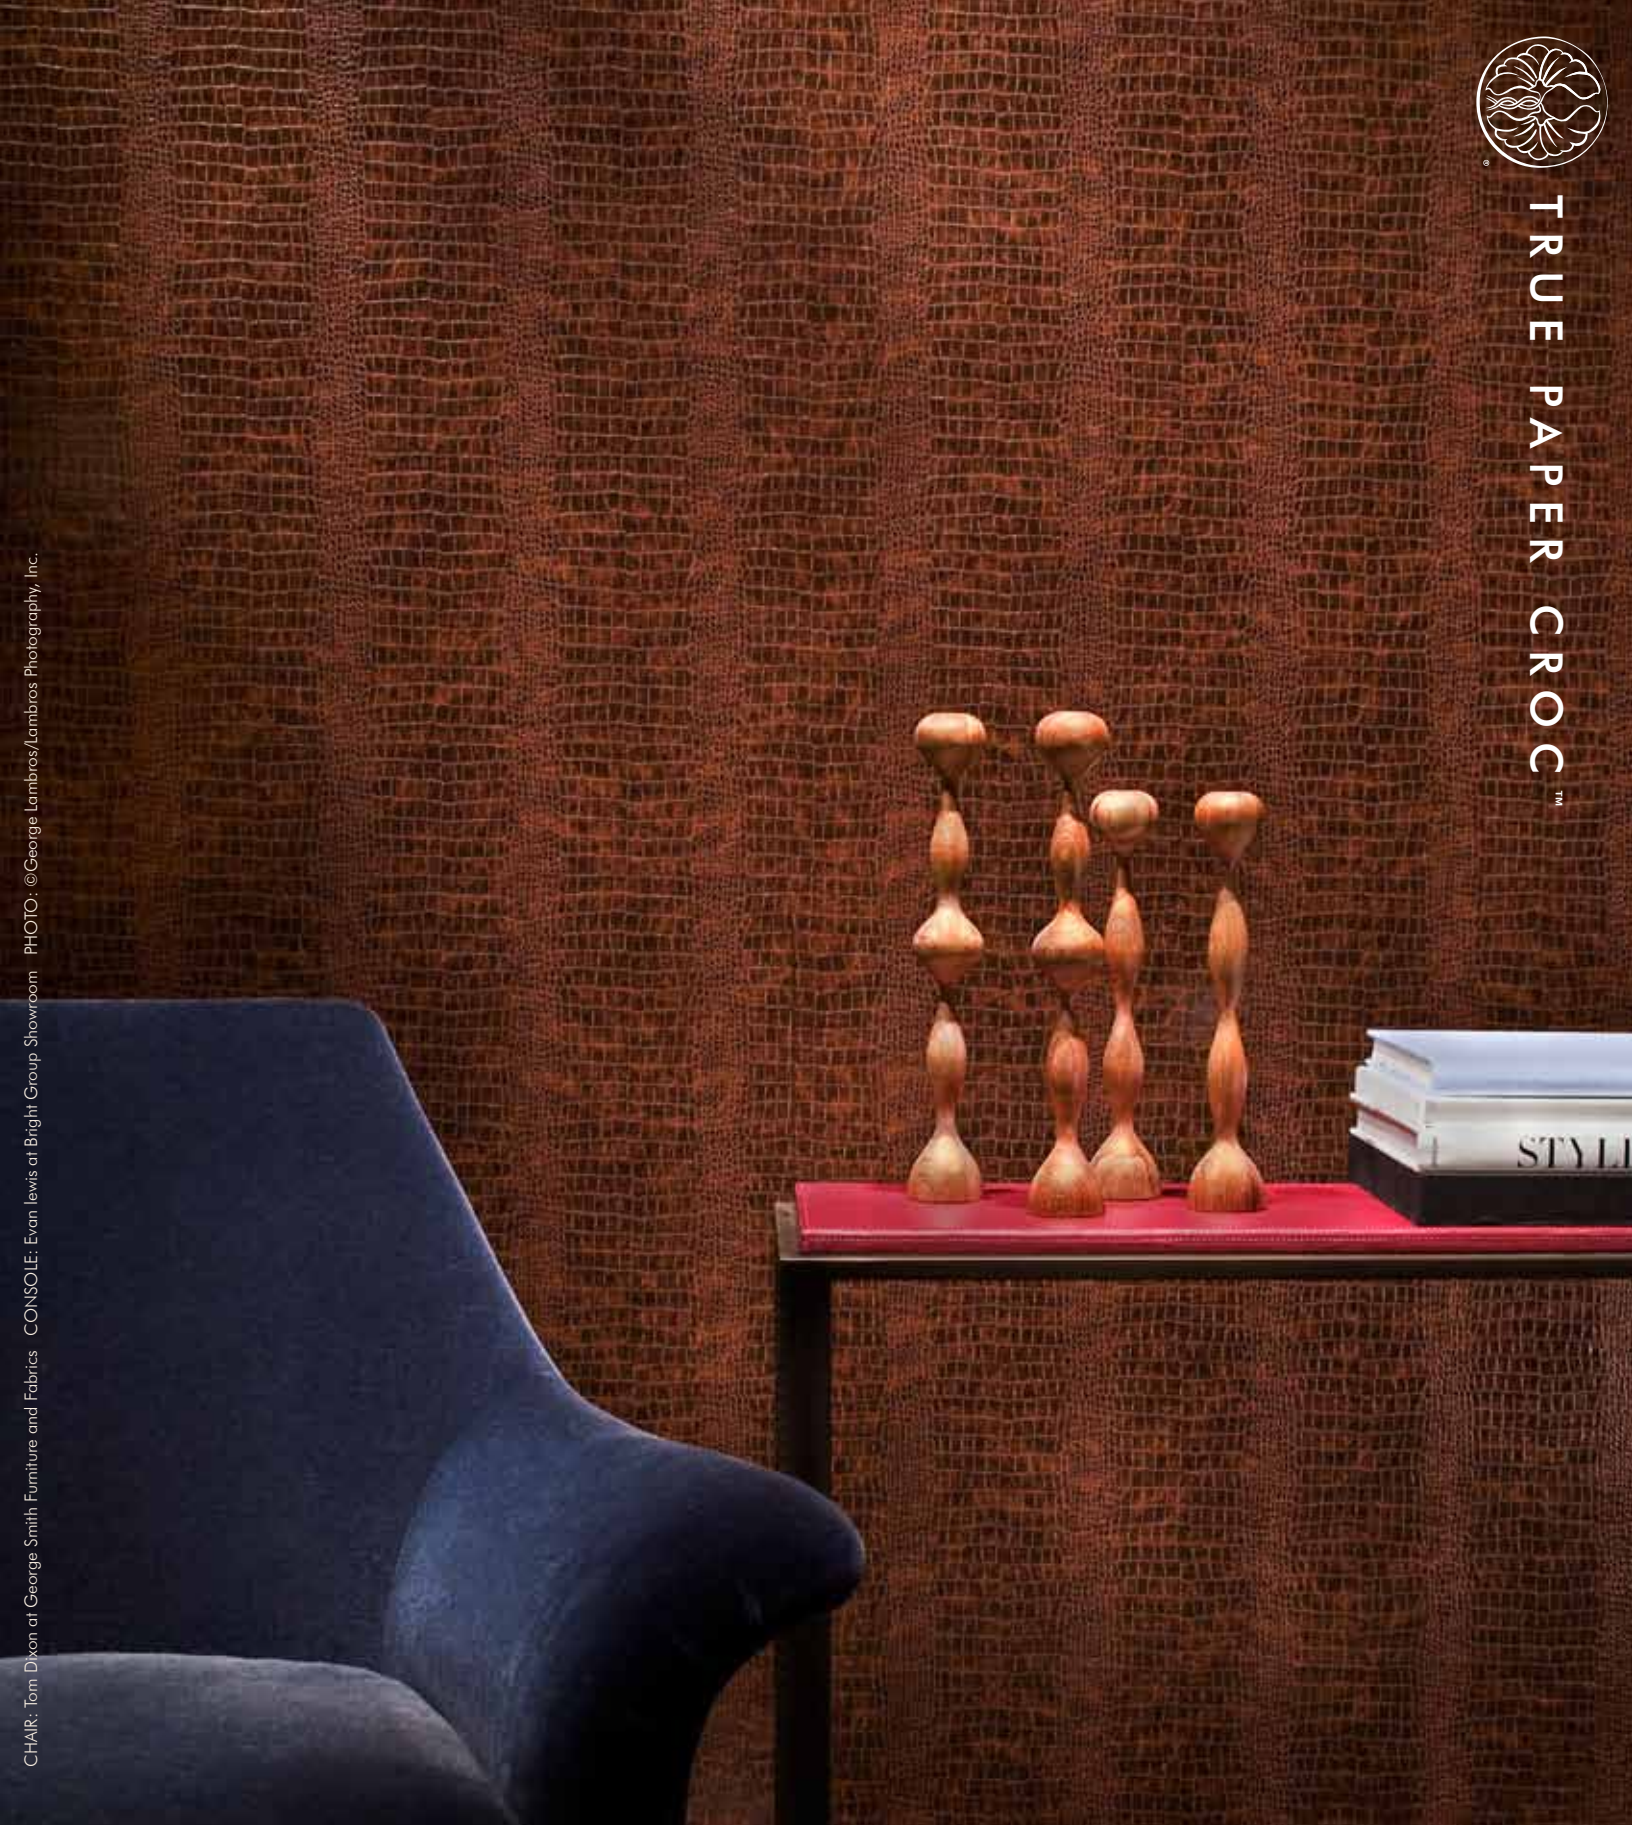

TRUE PAPER CROC™

CHAIR: Tom Dixon at George Smith Furniture and Fabrics CONSOLE: Evan Lewis at Bright Group Showroom PHOTO: ©George Lambros/Lambros Photography, Inc.

PICTURED: MR-TP-1113

Latex topcoat provides a cleanable, elegant wallcovering with a sophisticated crocodile effect. Affordable price-point, durability, easy installation, and extra width. 100% paper product is excellent environmental choice.